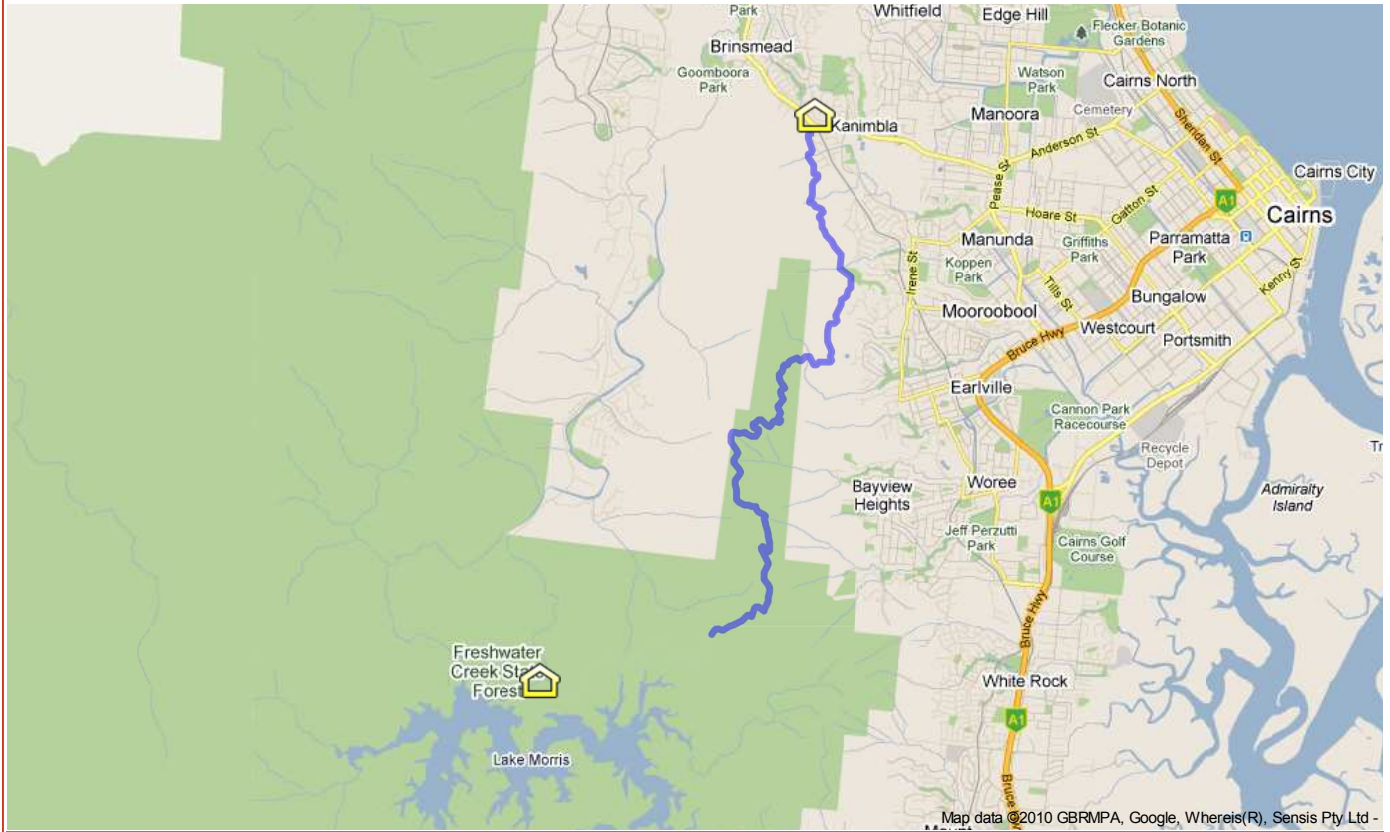

CRR Copperlode Cup Road Race

Map data ©2010 GBRMPA, Google, Whereis(R), Sensis Pty Ltd -

Marker	Info	Marker	Info	Marker	Info
	Finish		Start Car pool. Get a lift back down from the dam.		