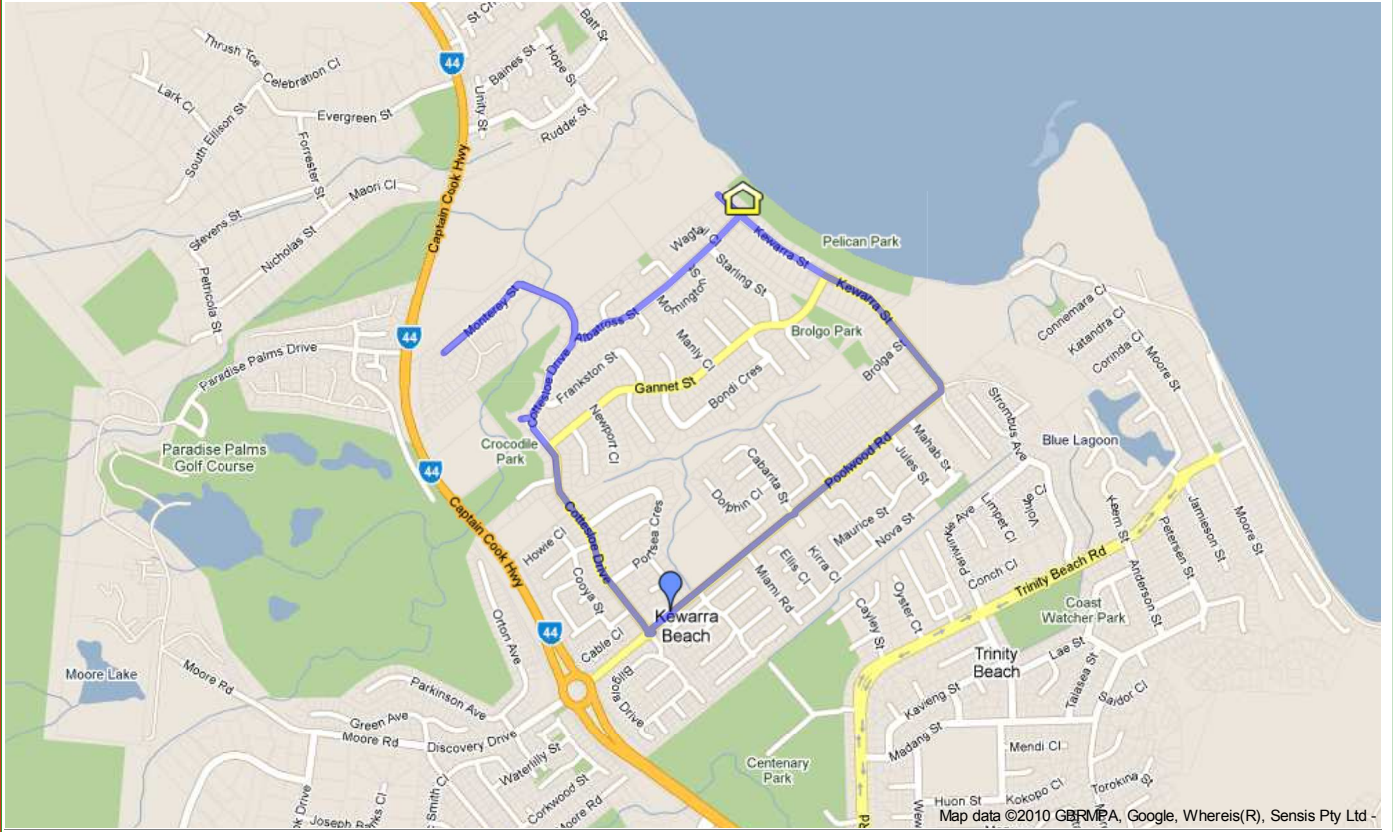

CRR Northern Beaches Road Race

Map data ©2010 GBRVMA, Google, Whereis(R), Sensis Pty Ltd

Marker	Info	Marker	Info	Marker	Info
	Start / Finish		Water Stop		