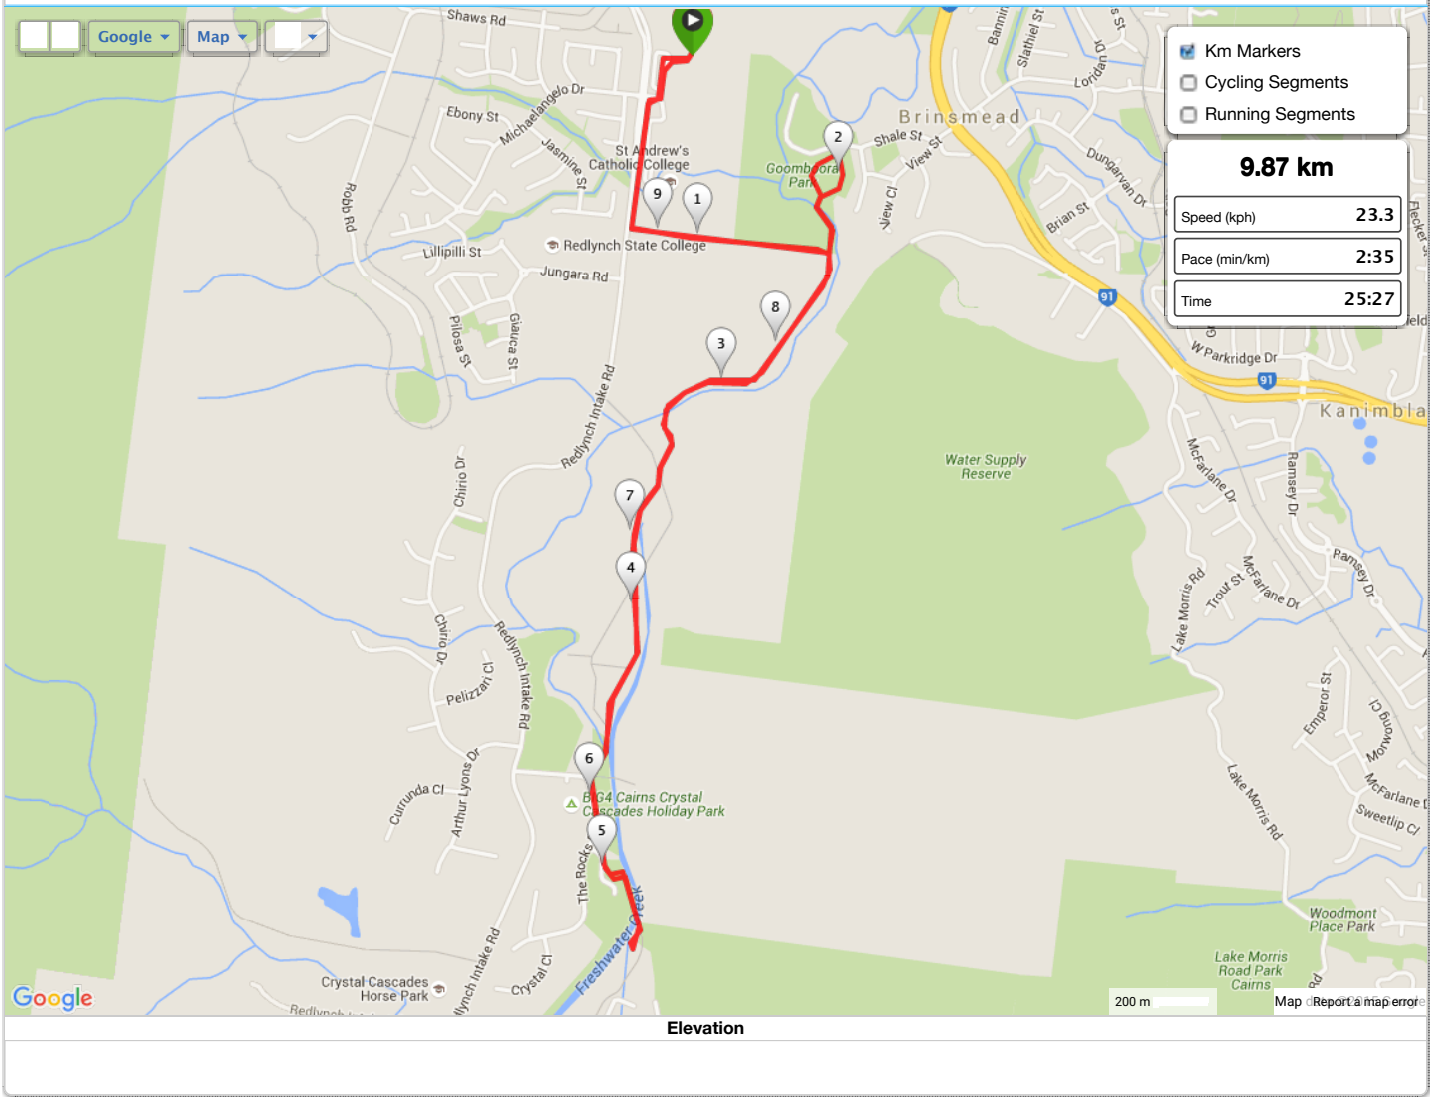

Up the Creek

Send to Device Share

Help • Facebook • Twitter • Statement of Privacy • Terms of Use • Status

Connect is powered by Garmin (<http://www.garmin.com>) • Copyright © 1996-2015 Garmin Ltd. or its subsidiaries • Version: 15.10.1.12

Activity Tracking Accuracy (<http://www.garmin.com/en-US/legal/atdisclaimer>)